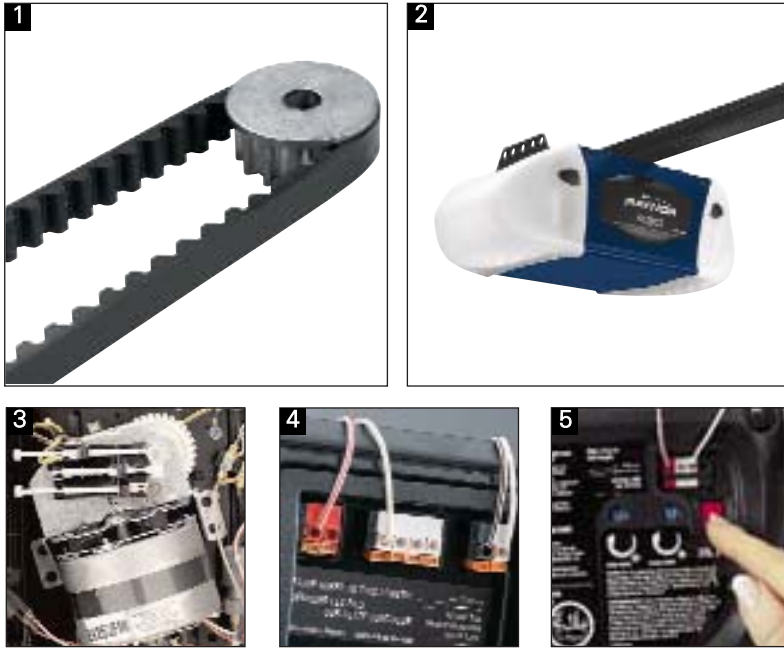

RAYNOR®

ENDEAVOR™

GARAGE DOOR OPENER

Raynor Endeavor™ - explore how quiet and powerful your opener can be.

If your mission is to have an opener that is ultra-quiet, while providing smooth running power and reliability for years to come, Endeavor delivers. With a $\frac{3}{4}$ horsepower motor and a revolutionary belt drive system, this opener offers steady performance and maximum lifting power. Also choose from an array of optional accessories to customize your opener to your lifestyle. For professional installation, call your Raynor dealer today.

explore the features.

1. Drive Belt. Created for maximum performance and smooth operation year after year, the belt glides through the drive sprocket with no metal-to-metal contact. **2. 33% More Light.** Two 100 watt bulbs brightens the darkest garage. Adjustable 1-1/2 to 4-1/2 minute light delay and hinge lens cover for easy bulb replacement. **3. Motor Vibration Isolation System.** This breakthrough technology offers powerful, super-quiet operation that's trouble-free, year after year. **4. Quick Connect™ Terminals.** Push-in wiring for quick installations. **5. "Smart Door Opener"** This convenient feature lets you electronically program security codes from the control panel or the powerhead - saving you time and hassle.

safety & security devices.

1. PosiLock™ Security System. Once your garage door goes down, it's securely locked so an intruder cannot gain access. **2. Protector System® Photo Eyes.** Projects an invisible beam across the door opening. If any object breaks the light beam while closing, the door will stop and reverse direction to full open position. **3. Manual Release Handle.** In a power failure, this handle releases the garage door for manual operation.